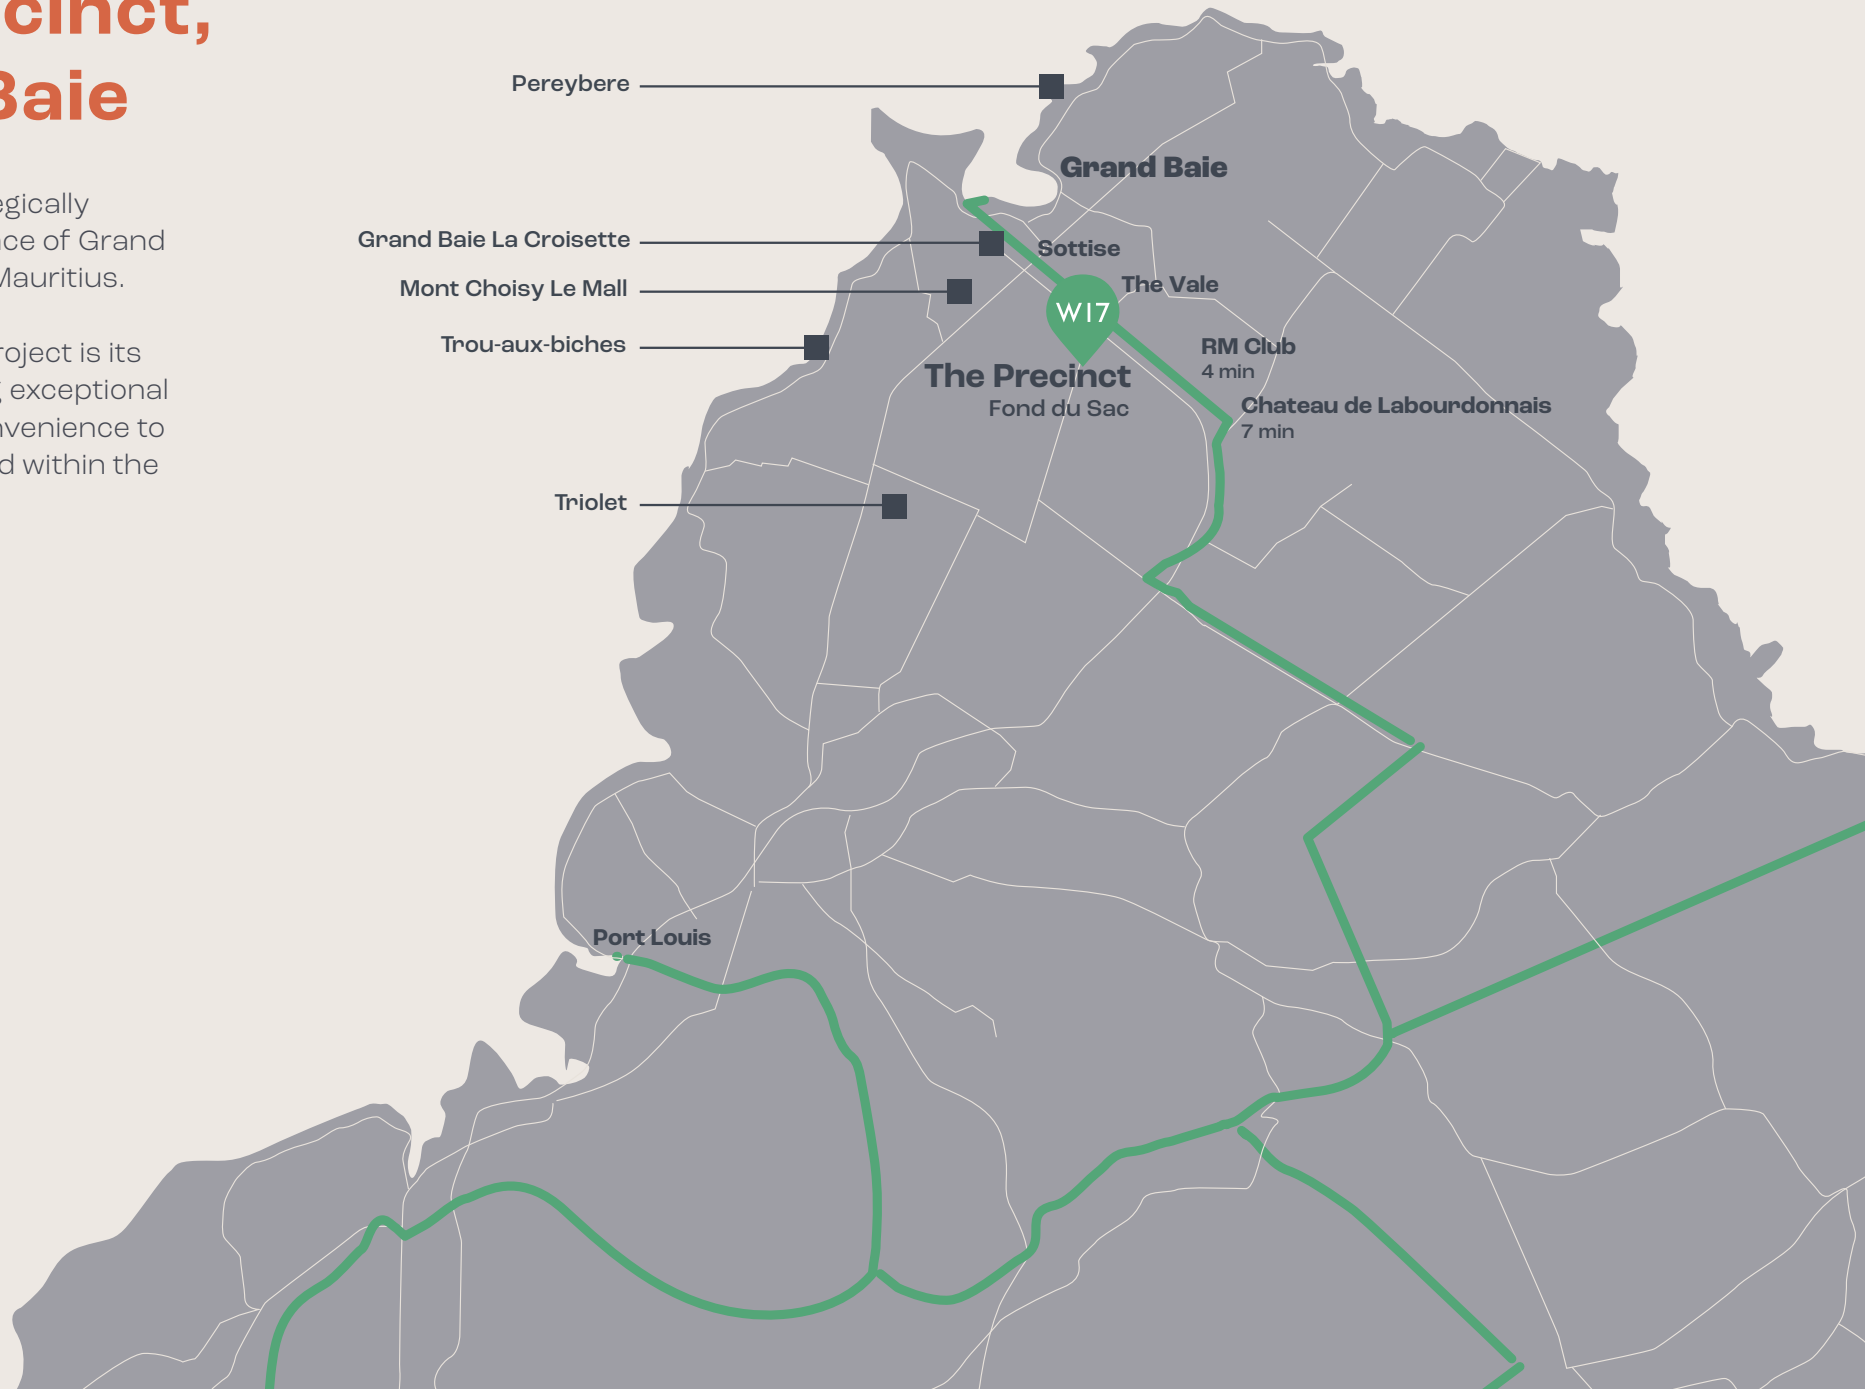

Workshop17

The Precinct, Grand Baie

The precinct is strategically located at the entrance of Grand Baie, in the north of Mauritius.

At the heart of the project is its accessibility, offering exceptional connectivity and convenience to all businesses located within the office park.

LOCATE US